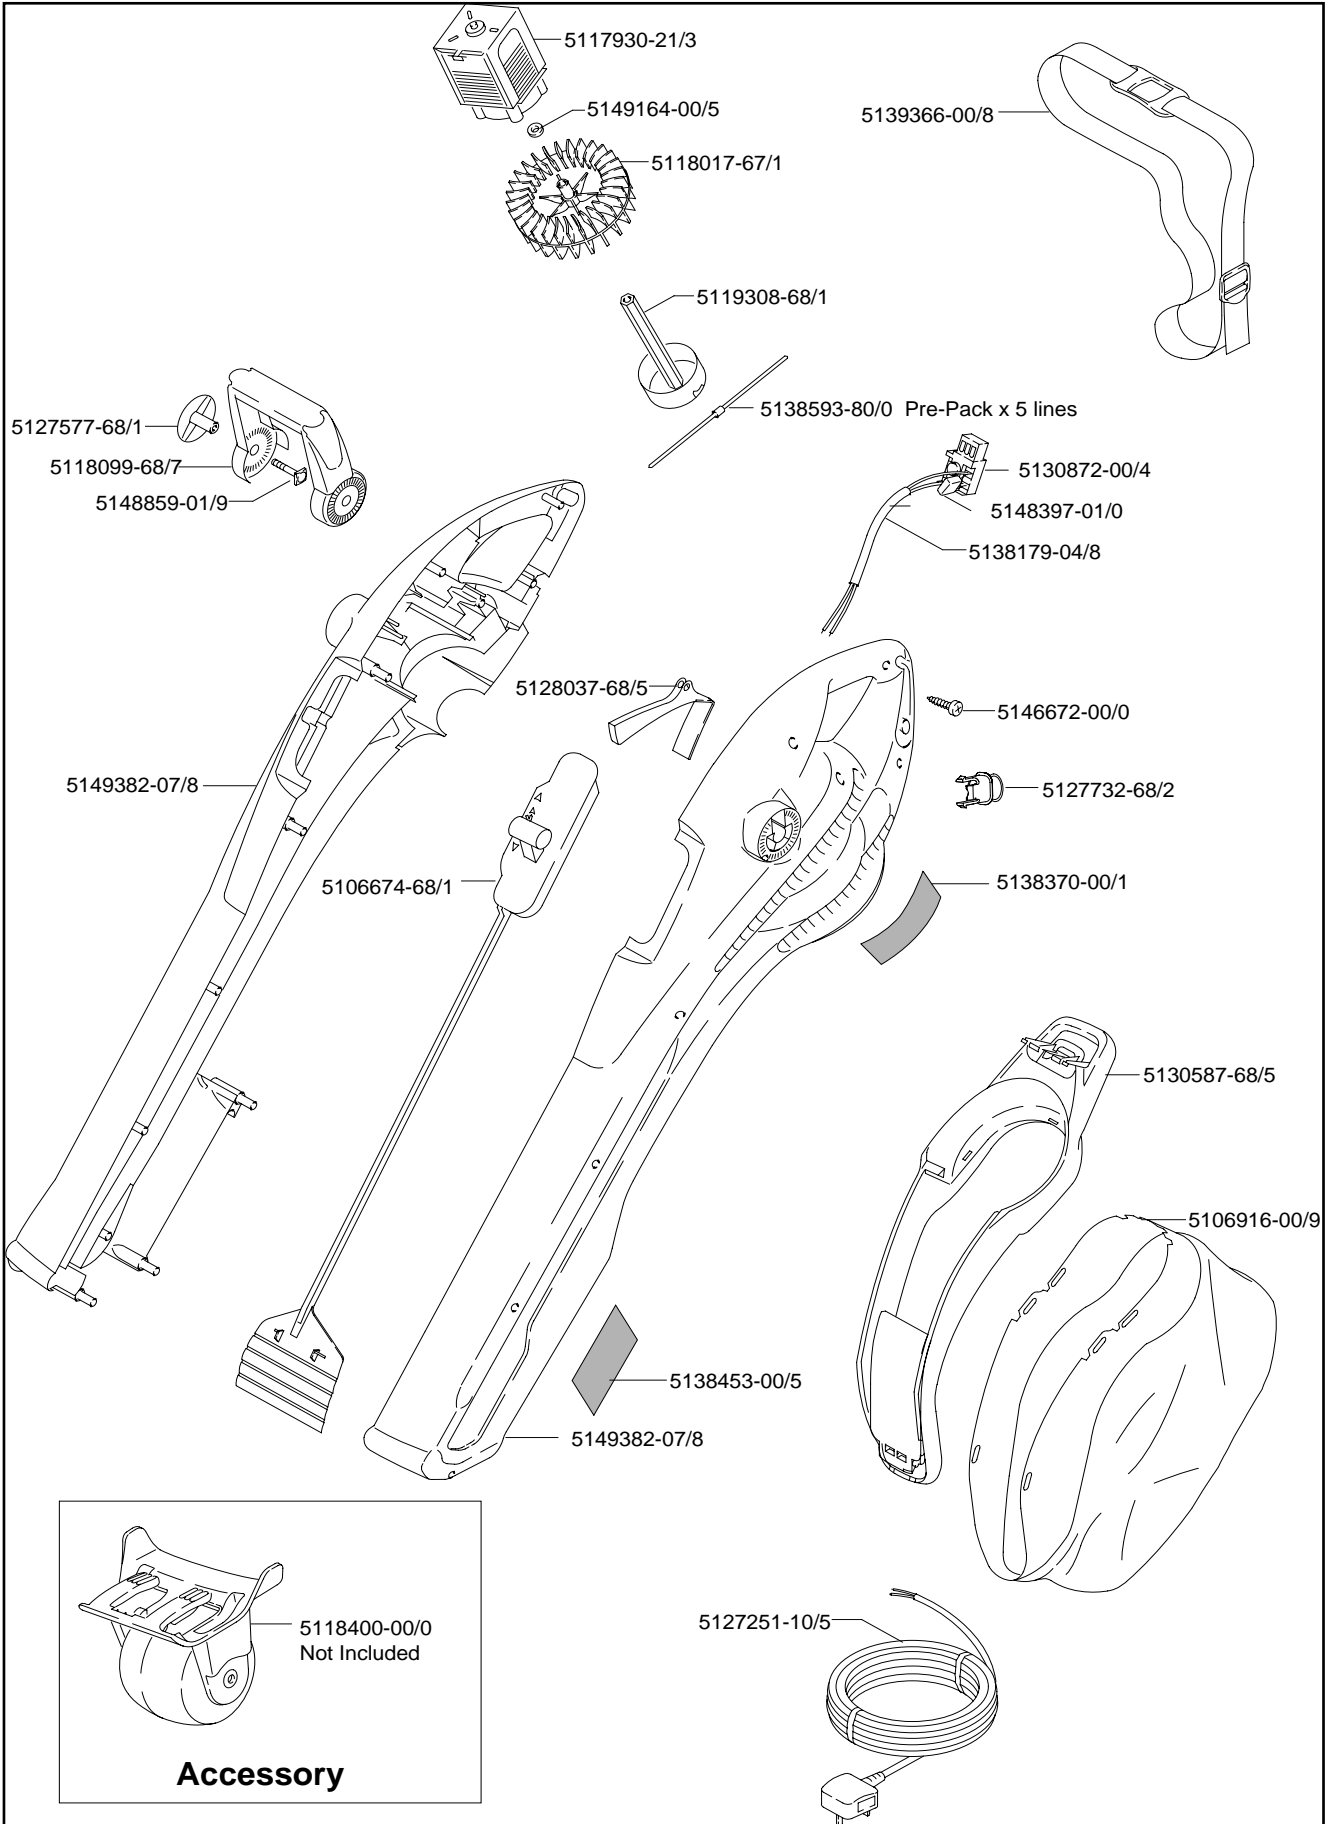

MODEL Garden Vacuum 750 Plus

9648618-26
GB.EI

Accessory